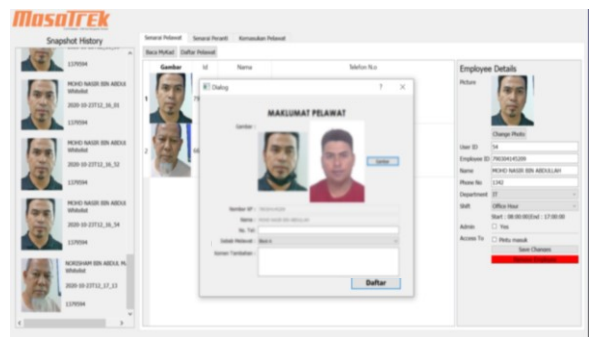

MasaTREK

© 2019 Software - CSB Face Recognition Terminal

Visitors Management System

Visitor management system integrated with CSB F102R face recognition terminal

SIMPLE AND EASY

MasaTREK VMS integration with MyKad reader for easy and quick visitors registration. No more manual entry of visitors information

Complete history. Reporting entry and exit time, entry and exit body temperature, visits information etc.

Easy operation with live visitors snapshot and information in one simple interface

Facial recognition with deep learning algorithm to accurately identify a person

Integrated with temperature reading information for all visitors during entry and exit. (This option is optional based on face terminal model)

MasaTREK

© 2019 Software - CSB Face Recognition Terminal

Visitors Management System

All information about visitors can be accessed from the system. All with matching face image.

- Detail visitor information
- Entry and exit time
- Face mage during entry and exit
- Frequency of visits
- Body temperature during entry and exit*